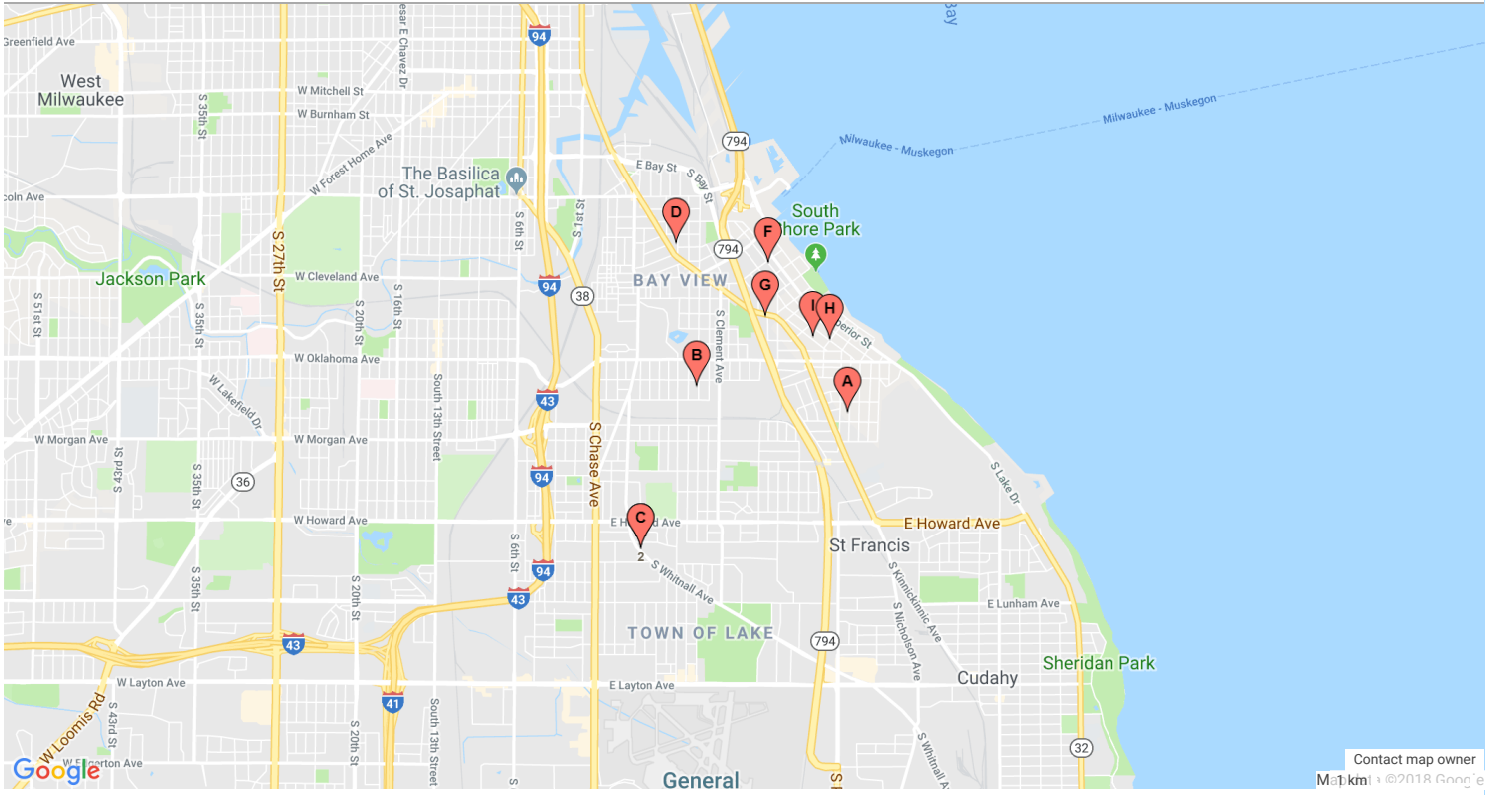

Bayview Music on the Porch

Locations of porches hosting music

Bill W.
 3347 South New York Ave.
 Milwaukee, WI 53207
 Time: 3:30-6:00

A

Christopher B.
 3229 S Logan Ave
 Milwaukee, WI 53207
 Time: 7:30

B

Elizabeth G.
 Milwaukee, WI 53207
 Time: 10:30 am and 1 pm

C

Meaghan H.
 2541 S. Williams Street
 Milwaukee, WI 53207
 Time: 6-8 pm

D

Desiree and Russ
 Milwaukee, WI 53207
 Time: 2:00 PM

E

Jim Winston
 1639 East Pryor
 Milwaukee, WI 53207
 Time: 1:30 PM

F

Casey Foltz
 2881 South Kinnickinnic
 Milwaukee, WI 53207
 Time: 3:00-6:00 pm

G

Ben Schultz
Deleware and Meredith
Milwaukee, WI 53207
[Time: Noonish](#)

H

Cheryl Neumann
2936 South Mabbett Avenue
Milwaukee, WI 53207
[Time: 5-10 pm](#)

I

[Download Bayview Music on the Porch Google Earth \(KML\)](#)